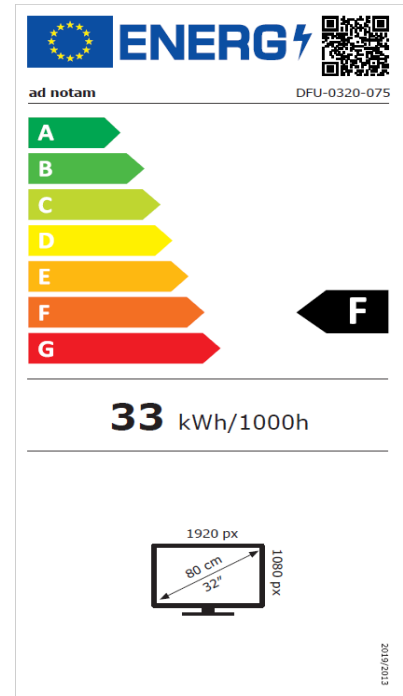

ad notam®

HIDDEN TECHNOLOGY - TECHNOLOGY BECOMES INVISIBLE.

DFU-0320-075

ACCESSORIES

MONITOR