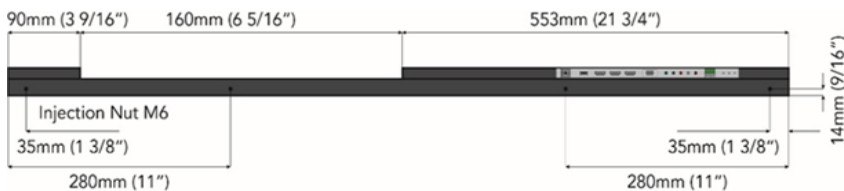

EP 1168285 / US 7,455,412 / EP 1429308 / EP 1809828 / US 7,589,893 / DE 10139890

**ad notam**<sup>®</sup>

HIDDEN TECHNOLOGY - TECHNOLOGY BECOMES INVISIBLE.

**DFU-0320-075****GENERAL INFORMATION**

Article number	DFU-0320-075
Product dimensions *	803 x 498 x 51 mm (31 5/8" x 19 5/8" x 2")
Product weight	9,3 kg (20.5 lbs)
Permitted product usage	For In-Door-Use only
Operating temperature	0 to 50 Celcius (32 to 122 Fahrenheit)
Humidity	20% - 80%
HS Code	85 28 52 91
Packaging type	Carton Box
Packaging dimensions	890 x 730 x 155 mm (35.04" x 28.74" x 6.10")
Packaging gross volume weight	20 kg

**DRAWINGS****Frontview****Sideview****Topview**

Drawing measure

mm

inches

**ad notam**<sup>®</sup>

HIDDEN TECHNOLOGY - TECHNOLOGY BECOMES INVISIBLE.

**DFU-0320-075****SPECIFICATION**

<b>Display type (Backlight type)</b>	TFT Thin Film Transistor (LED)	
<b>Screen diagonale</b>	31.55" (801,31 mm)	
<b>Screen active area (WxH) **</b>	698 x 393 mm (27 1/2" x 15 7/16")	
<b>Picture format</b>	16:9	
<b>Physical resolution</b>	1920 x 1080	
<b>Viewing angle</b>	Horizontal (Total / Left / Right):	178 / 89 / 89
	Vertical (Total / Up / Down):	178 / 89 / 89
<b>Brightness ***</b>	max. 700 cd/m <sup>2</sup>	
<b>Contrast</b>	Typical: 1200:1	
<b>Response time</b>	9 ms	
<b>Refresh rate</b>	60 Hz	
<b>Power consumption</b>	DC 24V / Standby: 0,3W / 25mA / Maximum: 68W / 2,83A	
<b>OSD language</b>	Deutsch, English, Espanol, Francais, Italiano, Portugues, Chinese	
<b>Certification</b>	EN 62368-1, EN 55032, EN 55024, EN 55013, EN 55020, EN 61000, EN 50581, EN 14372, IEC62321	
<b>Lifetime (backlight)</b>	~ 15.000 operating hours	