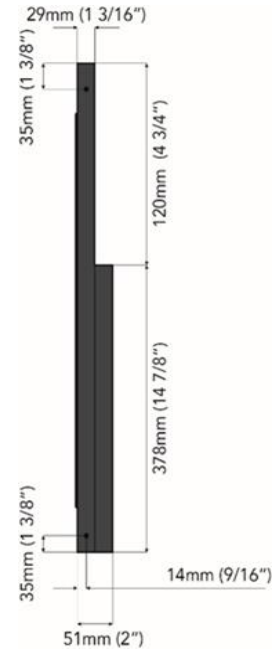

EP 1168285 / US 7,455,412 / EP 1429308 / EP 1809828 / US 7,589,893 / DE 10139890

**ad notam**<sup>®</sup>

HIDDEN TECHNOLOGY - TECHNOLOGY BECOMES INVISIBLE.

**DFU-0320-075****GENERAL INFORMATION**

Article number	DFU-0320-075
Product dimensions *	803 x 498 x 51 mm (31 5/8" x 19 5/8" x 2")
Product weight	9,3 kg (20.5 lbs)
Permitted product usage	For In-Door-Use only
Operating temperature	0 to 50 Celcius (32 to 122 Fahrenheit)
Humidity	20% - 80%
HS Code	85 28 52 91
Packaging type	Carton Box
Packaging dimensions	890 x 730 x 155 mm (35.04" x 28.74" x 6.10")
Packaging gross volume weight	20 kg

**DRAWINGS****Frontview****Sideview****Topview**

Drawing measure

mm

inches

**ad notam**<sup>®</sup>

HIDDEN TECHNOLOGY - TECHNOLOGY BECOMES INVISIBLE.

**DFU-0320-075****SPECIFICATION**

<b>Display type (Backlight type)</b>	TFT Thin Film Transistor (LED)	
<b>Screen diagonale</b>	31.55" (801,31 mm)	
<b>Screen active area (WxH) **</b>	698 x 393 mm (27 1/2" x 15 7/16")	
<b>Picture format</b>	16:9	
<b>Physical resolution</b>	1920 x 1080	
<b>Viewing angle</b>	Horizontal (Total / Left / Right):	178 / 89 / 89
	Vertical (Total / Up / Down):	178 / 89 / 89
<b>Brightness ***</b>	max. 700 cd/m <sup>2</sup>	
<b>Contrast</b>	Typical: 1200:1	
<b>Response time</b>	9 ms	
<b>Refresh rate</b>	60 Hz	
<b>Power consumption</b>	DC 24V / Standby: 0,3W / 25mA / Maximum: 68W / 2,83A	
<b>OSD language</b>	Deutsch, English, Espanol, Francais, Italiano, Portugues, Chinese	
<b>Certification</b>	EN 62368-1, EN 55032, EN 55024, EN 55013, EN 55020, EN 61000, EN 50581, EN 14372, IEC62321	
<b>Lifetime (backlight)</b>	~ 15.000 operating hours	