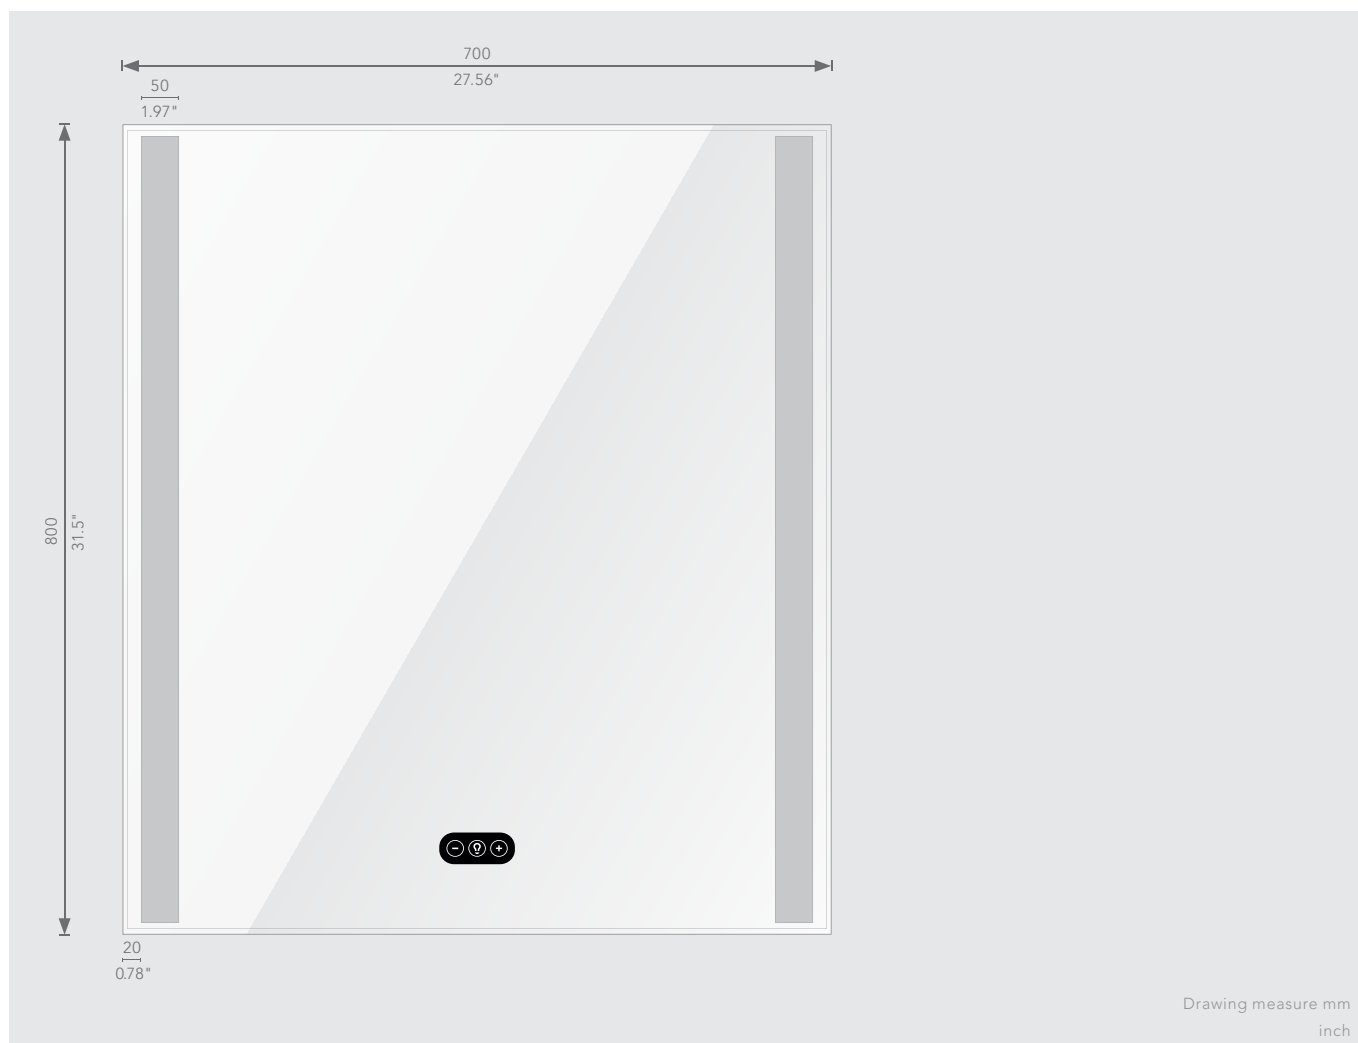

ad notam®

HIDDEN TECHNOLOGY – TECHNOLOGY BECOMES INVISIBLE.

LIGHTED MIRROR PURE CR 70 S

PURE
SERIES

STANDARD
PRODUCTS

KEY FEATURES

- State of the art technology
- Crystal Mirror
- Integrated LED Lighting
- Intelligent Dimmer
- Touchpad, 3 Keys
- Double Sided LED (240 bulbs/meter)
- Homogenous Lighting without dots and shadows
- Easy to install

EP 1168285 / US 7,455,412 / EP 1429308 / EP 1809828 / US 7,589,893 / DE 10139890. For further information please visit our website www.ad-notam.com

LIGHTED MIRROR – PURE CR 70 S

GENERAL INFORMATION

Installation method	On-Wall Installation
Product Dimensions	700 W x 800 H x 41 D mm 27.56" W x 31.5" H x 1.61" D inch
Product Weight	10 kg 22.05 lbs
Product Usage	For In-Door Use only
Operating Temperature	5° to 50° Celcius (41° to 122° Fahrenheit)
Humidity	20% - 80%
HS Code	700 99 100
Packaging type	Carton Box
Packaging dimensions	810 W x 900 H x 200 D mm 31.89" W x 35.43" H x 7.87" D inch
Packaging Gross Volume Weight	24,3 kg 53.57 lbs

LIGHTED MIRROR – PURE CR 70 S

GLASS & MIRROR

Type	Crystal Mirror
Surface	Float
Tint	Neutral
Edging ²	Steep Facet 45°

LIGHTING

Type	LED
Luminance ¹	1300 lm / meter
Color ¹	4100K / neutral white
Viewing Angle	120°
Dimmer	Yes
Power	Voltage: DC 24V / Consumption: 19.2W/m